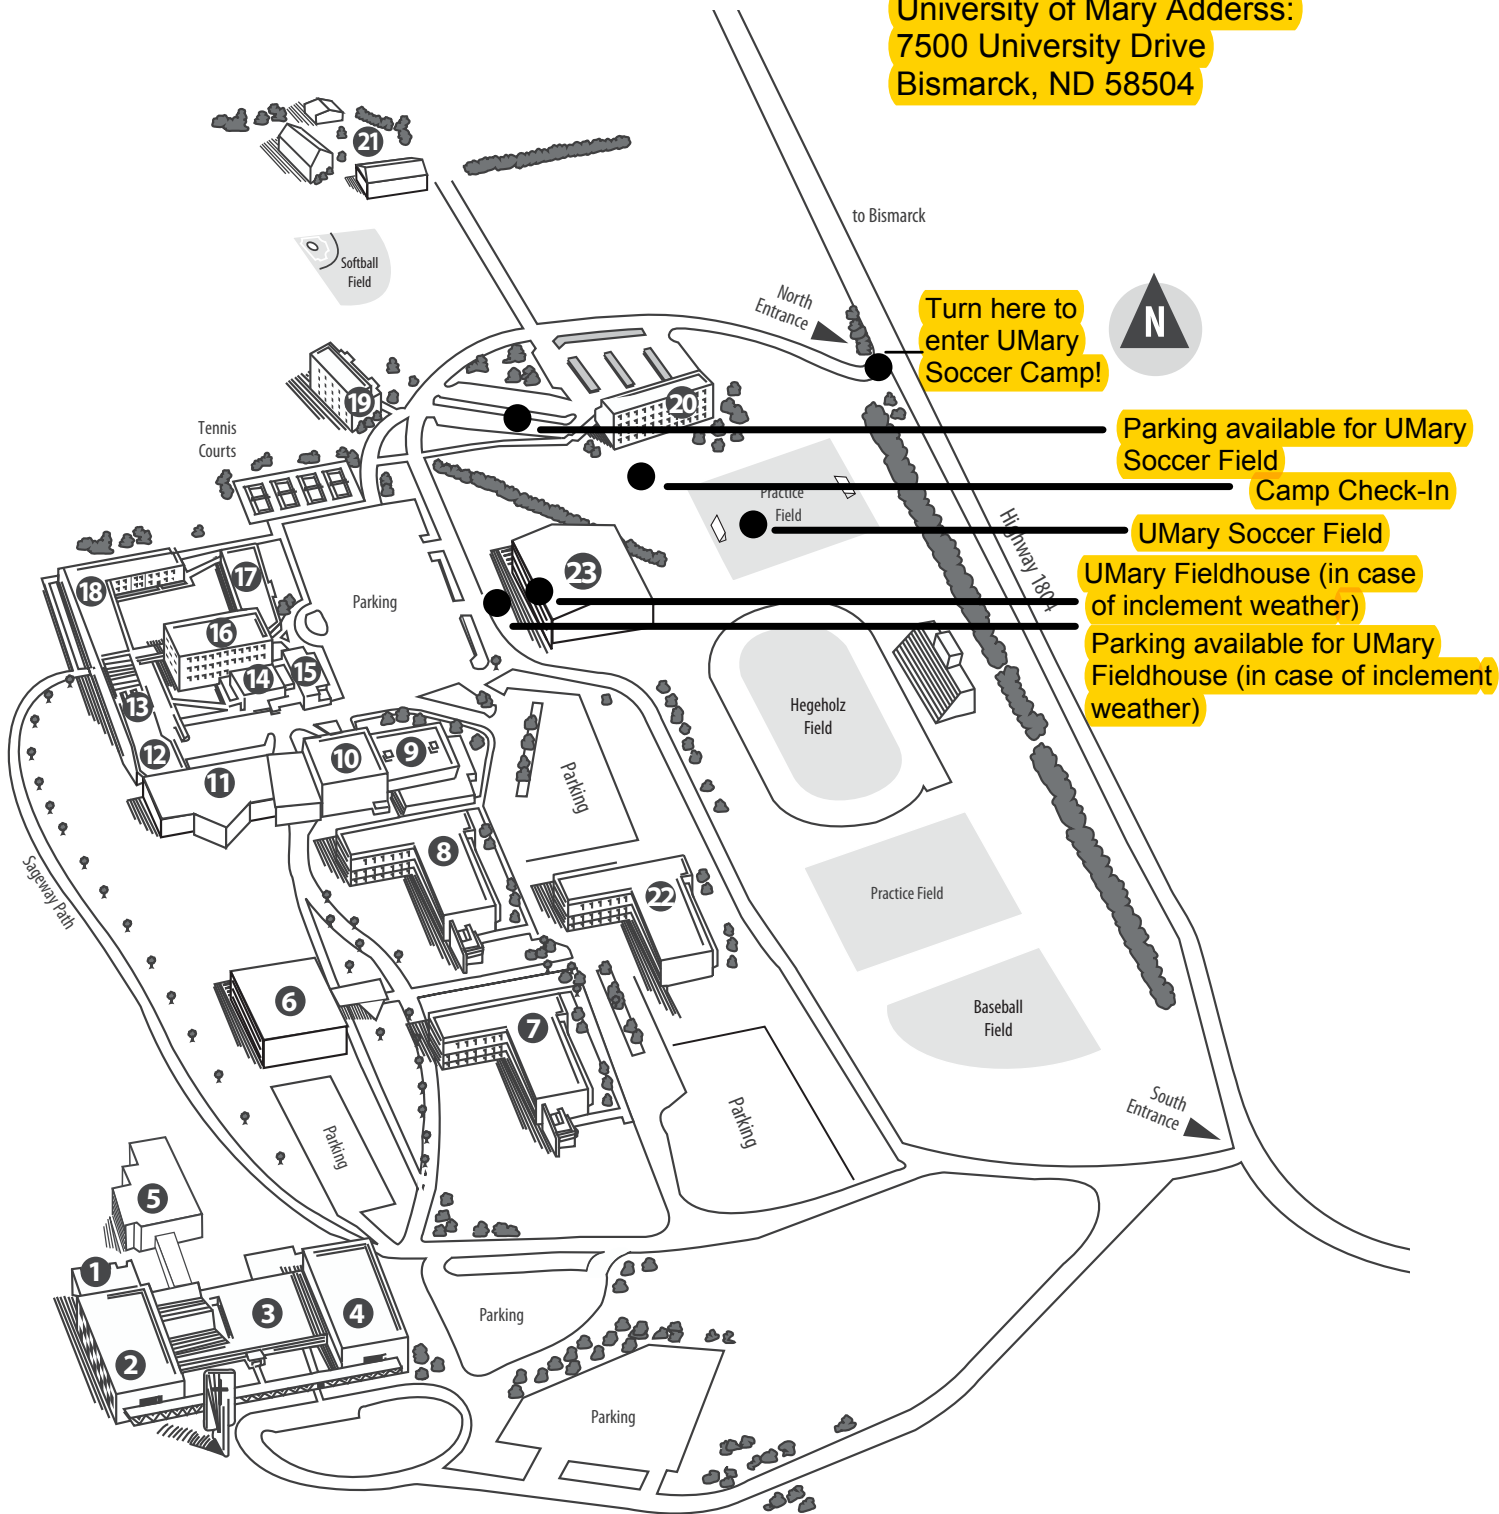

University of Mary Address:
7500 University Drive
Bismarck, ND 58504

University of Mary Bismarck Campus

- | | | |
|--|--|--|
| 1. Harold Schafer Leadership Center | 8. Hillside Hall | 16. Harold J. Miller Center |
| 2. Saint Scholastica Hall for Women
& Saint Joseph's Hall for Men | 9. Richard A. Tschider Center for Health Science | 17. Casey Center for Nursing Education |
| 3. Benedictine Center for Servant Leadership | 10. McDowell Activity Center | 18. North Campus Residence Hall |
| 4. Boniface Hall | 11. Lumen Vitae University Center (2017) | 19. Deichert Hall |
| 5. Gary Tharaldson School of Business | 12. Leach Center for Student Life | 20. Boyle Hall |
| 6. Welder Library | 13. University Hall | 21. The Cloisters: Subiaco Apartments,
Monte Cassino Apartments, Chesterton's |
| 7. Greg Butler Hall | 14. Arno Gustin Hall | 22. Roers Hall |
| | 15. Clairmont Center for Performing Arts | 23. Fieldhouse (Fall 2016) |